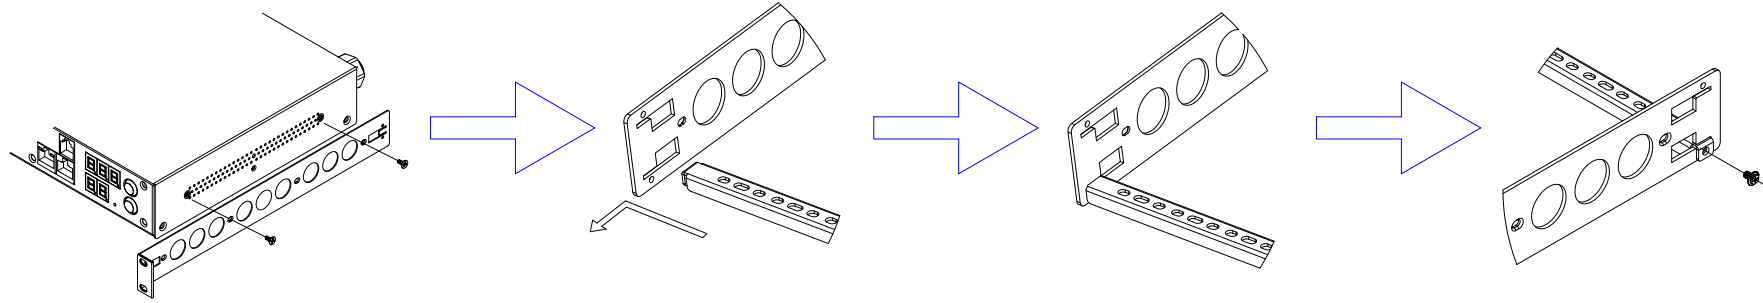

56PA332 32A/250V

VIEW A

VIEW B

Rear

56PA332 32A/250V

See VIEW A

VIEW C

Top

183,0 [7,2"]

43,8 [1,7"]

Front

440,0 [17,3"]

See VIEW C

See VIEW B

NOTES:  
ALL DIMENSIONS ARE MILLIMETERS[INCHES].

<b>Raritan</b> www.raritan.com		PROJECTION THIRD ANGLE	DO NOT SCALE DRAWING SHEET 1 OF 1	TITLE: iPDU One U, Single Phase, 32A/240V Plug Type:Clipsal 56PA332 32A/250V, Output Type:(6) IEC320 C19
DRAWN : Eva LIN	Oct.25,2011	THIS DRAWING AND SPECIFICATIONS HEREIN ARE THE PROPERTY OF RARITAN, INC. AND SHALL NOT BE COPIED, REPRODUCED OR USED, IN WHOLE OR IN PART, AS THE BASIS FOR THE MANUFACTURE OR SALE OF ITEMS WITHOUT WRITTEN PERMISSION FROM RARITAN, INC. THIS DRAWING IS BASED UPON LATEST AVAILABLE INFORMATION AND IS SUBJECT TO CHANGE WITHOUT NOTICE.		DWG NO. MPX2-4134A2R & MPX2-5134A2R
ENGINEER: Sam_L	Oct.25,2011			REV. A
APPROVED: Tom_H	Oct.25,2011			