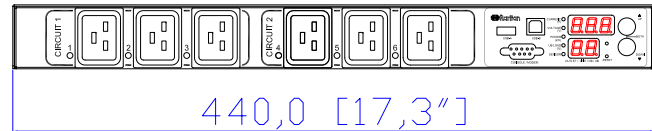

56PA332 32A/250V

VIEW A

VIEW B

Rear

56PA332 32A/250V

See VIEW A

VIEW C

Top

183,0 [7,2"]

43,8 [1,7"]

Front

440,0 [17,3"]

See VIEW C

See VIEW B

NOTES:  
ALL DIMENSIONS ARE MILLIMETERS[INCHES].

<b>Raritan</b> www.raritan.com		PROJECTION THIRD ANGLE	DO NOT SCALE DRAWING SHEET 1 OF 1	TITLE: iPDU One U, Single Phase, 32A/240V Plug Type:Clipsal 56PA332 32A/250V, Output Type:(6) IEC320 C19
DRAWN : Eva LIN	Oct.25,2011	THIS DRAWING AND SPECIFICATIONS HEREIN ARE THE PROPERTY OF RARITAN, INC. AND SHALL NOT BE COPIED, REPRODUCED OR USED, IN WHOLE OR IN PART, AS THE BASIS FOR THE MANUFACTURE OR SALE OF ITEMS WITHOUT WRITTEN PERMISSION FROM RARITAN, INC. THIS DRAWING IS BASED UPON LATEST AVAILABLE INFORMATION AND IS SUBJECT TO CHANGE WITHOUT NOTICE.		DWG NO. MPX2-4134A2R & MPX2-5134A2R
ENGINEER: Sam_L	Oct.25,2011			REV. A
APPROVED: Tom_H	Oct.25,2011			