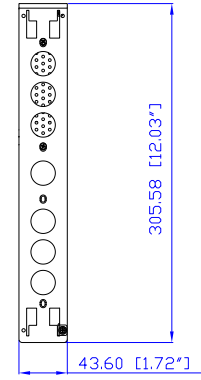

56PA332 32A/250V

VIEW A

VIEW B

Rear

56PA332 32A/250V

See VIEW A

VIEW C

Top

183,0 [7,2"]

43,8 [1,7"]

Front

440,0 [17,3"]

See VIEW C

See VIEW B

NOTES:  
ALL DIMENSIONS ARE MILLIMETERS[INCHES].

<b>Raritan</b> www.raritan.com		PROJECTION THIRD ANGLE	DO NOT SCALE DRAWING SHEET 1 OF 1	TITLE: iPDU One U, Single Phase, 32A/240V Plug Type:Clipsal 56PA332 32A/250V, Output Type:(6) IEC320 C19
DRAWN : Eva LIN	Oct.25,2011	THIS DRAWING AND SPECIFICATIONS HEREIN ARE THE PROPERTY OF RARITAN, INC. AND SHALL NOT BE COPIED, REPRODUCED OR USED, IN WHOLE OR IN PART, AS THE BASIS FOR THE MANUFACTURE OR SALE OF ITEMS WITHOUT WRITTEN PERMISSION FROM RARITAN, INC. THIS DRAWING IS BASED UPON LATEST AVAILABLE INFORMATION AND IS SUBJECT TO CHANGE WITHOUT NOTICE.		DWG NO. MPX2-4134A2R & MPX2-5134A2R
ENGINEER: Sam_L	Oct.25,2011			REV. A
APPROVED: Tom_H	Oct.25,2011			