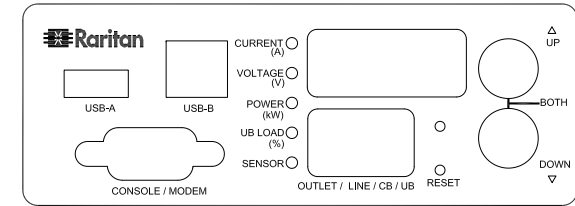

56PA332 32A/250V

VIEW A

VIEW B

Rear

56PA332 32A/250V

See VIEW A

VIEW C

Top

183,0 [7,2"]

43,8 [1,7"]

Front

440,0 [17,3"]

See VIEW C

See VIEW B

NOTES:  
ALL DIMENSIONS ARE MILLIMETERS[INCHES].

<b>Raritan</b> www.raritan.com		PROJECTION THIRD ANGLE	DO NOT SCALE DRAWING SHEET 1 OF 1	TITLE: iPDU One U, Single Phase, 32A/240V Plug Type:Clipsal 56PA332 32A/250V, Output Type:(6) IEC320 C19
DRAWN : Eva LIN	Oct.25,2011	THIS DRAWING AND SPECIFICATIONS HEREIN ARE THE PROPERTY OF RARITAN, INC. AND SHALL NOT BE COPIED, REPRODUCED OR USED, IN WHOLE OR IN PART, AS THE BASIS FOR THE MANUFACTURE OR SALE OF ITEMS WITHOUT WRITTEN PERMISSION FROM RARITAN, INC. THIS DRAWING IS BASED UPON LATEST AVAILABLE INFORMATION AND IS SUBJECT TO CHANGE WITHOUT NOTICE.		DWG NO. MPX2-4134A2R & MPX2-5134A2R
ENGINEER: Sam_L	Oct.25,2011			REV. A
APPROVED: Tom_H	Oct.25,2011			