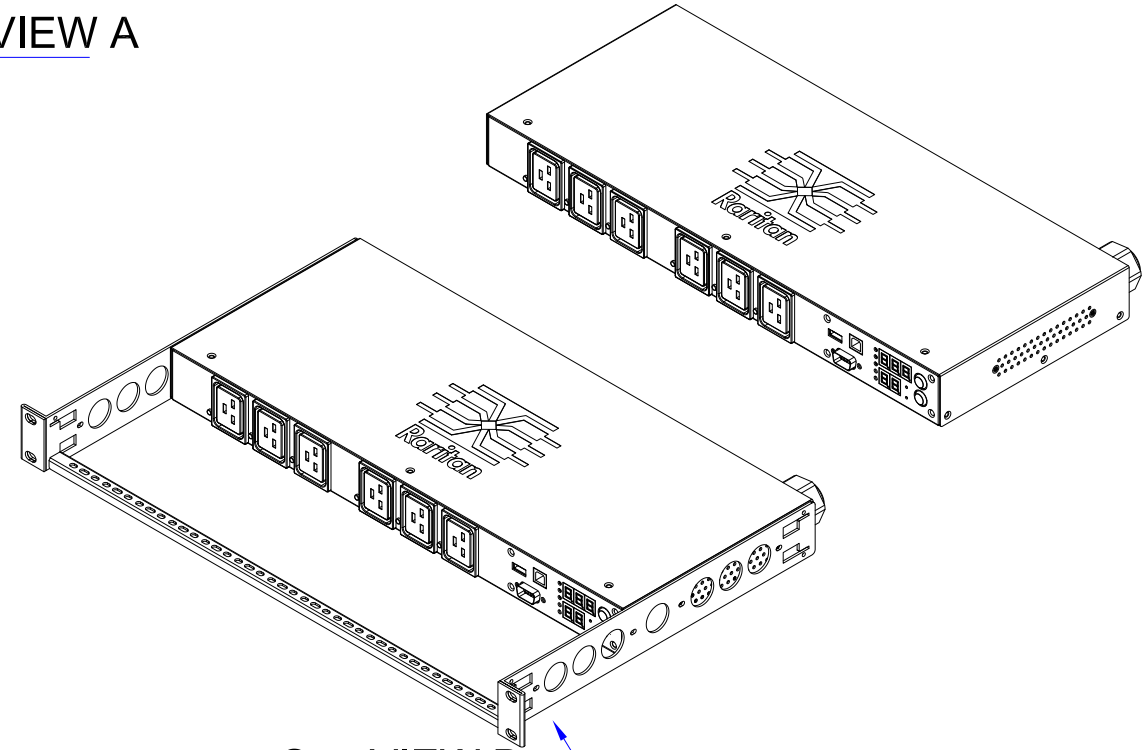

183,0 [7,2"]

43,8 [1,7"]

Front

440,0 [17,3"]

See VIEW C

See VIEW B

NOTES:  
ALL DIMENSIONS ARE MILLIMETERS[INCHES].

<b>Raritan</b> www.raritan.com		PROJECTION THIRD ANGLE	DO NOT SCALE DRAWING SHEET 1 OF 1	TITLE: iPDU One U, Single Phase, 32A/240V Plug Type:Clipsal 56PA332 32A/250V, Output Type:(6) IEC320 C19
DRAWN : Eva LIN	Oct.25,2011	THIS DRAWING AND SPECIFICATIONS HEREIN ARE THE PROPERTY OF RARITAN, INC. AND SHALL NOT BE COPIED, REPRODUCED OR USED, IN WHOLE OR IN PART, AS THE BASIS FOR THE MANUFACTURE OR SALE OF ITEMS WITHOUT WRITTEN PERMISSION FROM RARITAN, INC. THIS DRAWING IS BASED UPON LATEST AVAILABLE INFORMATION AND IS SUBJECT TO CHANGE WITHOUT NOTICE.		DWG NO. MPX2-4134A2R & MPX2-5134A2R
ENGINEER: Sam_L	Oct.25,2011			REV. A
APPROVED: Tom_H	Oct.25,2011			