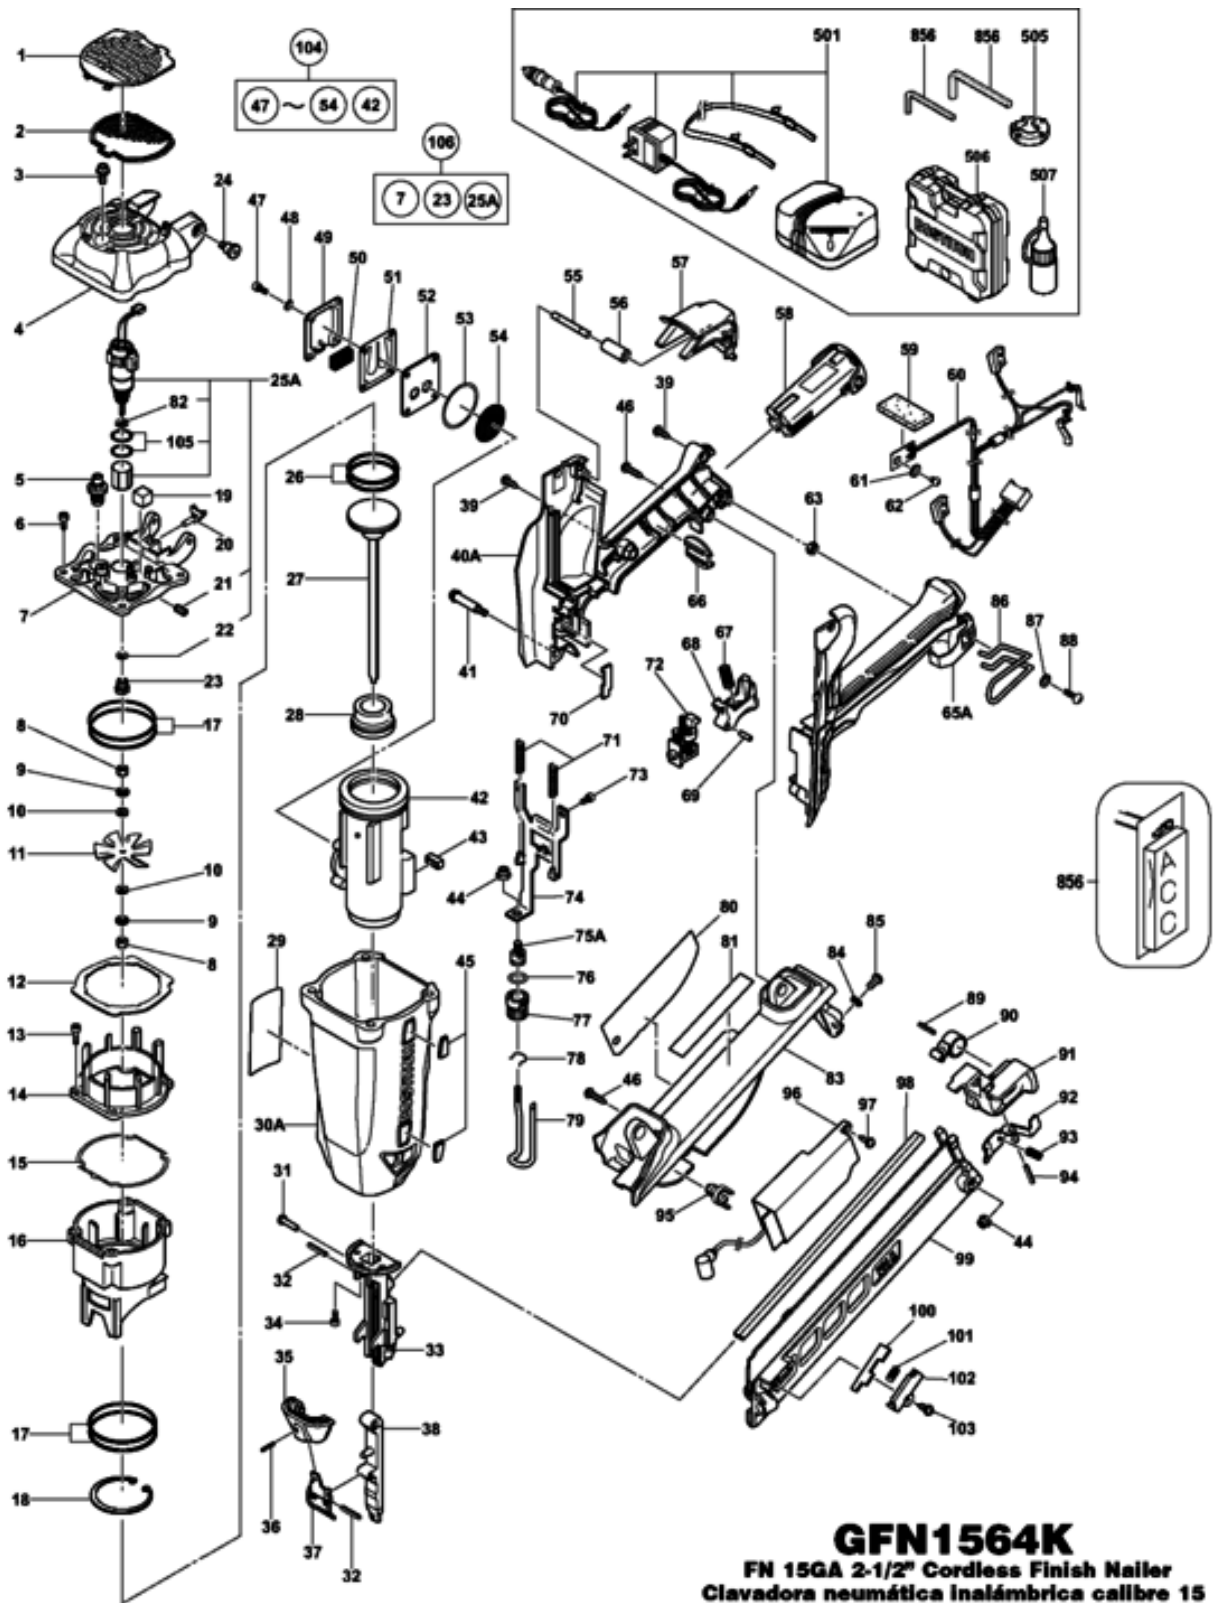

Bostitch GFN1564K Schematic

GFN1564K
FN 15GA 2-1/2" Cordless Finish Nailer
Clavadora neumática inalámbrica calibre 15
"FN" para clavos de 2-1/2"
Cloueuse de finition sans fil de 63,5 mm
de calibre 15 "FN"

Ref.	Part Code	Description
1	9R192230	FILTER COVER
2	9R192231	FILTER MESH
3	9R192232	HEX. SOCKET HD. BOLT
4	9R192353	TOP COVER
5	9R192110	SPARK PLUG (A)
6	9R192235	BOLT M 4X12
7	9R192236	CYLINDER HEAD
8	9R192237	NUT M3
9	9R192238	SPRING WASHER M3
10	9R192239	WASHER M3
11	9R192240	FAN
12	9R192241	RUBBER PLATE
13	9R192242	HEX. SOCKET HD. BOLT
14	9R192243	CHAMBER HEAD
15	9R192244	GASKET
16	9R192245	CHAMBER
17	9R192246	PISTON RING (B)
18	9R192247	RETAINING RING FOR D
19	9R192248	PACKING
20	9R192127	ADAPTER
21	9R192250	HEX. SOCKET SET SCRE
22	9R192251	SHAFT RUBBER WASHER
23	9R192252	SHAFT COVER
24	9R192253	HEX. SHOULDER BOLT M
25A	9R192254	MOTOR ASS'Y
26	9R192255	PISTON RING (A)
27	9R192367	PISTON
28	9R192257	PISTON BUMPER
30A	9R192259	HOUSING
31	9R192369	PIN-GUIDE
32	9R192261	ROLL PIN D3X16
33	9R192370	GUIDE-BLADE
34	9R192262	SEAL LOCK HEX. SOCKE
35	9R192371	LOCK LEVER COVER
36	9R192264	ROLL PIN D3X10
37	9R192372	LOCK LEVER
38	9R192373	GUIDE PLATE
39	9R192267	TAPPING SCREW (W/FLA
40A	9R192357	HANDLE (B)
41	9R192269	HEX. SHOULDER BOLT M
42	9R192374	CYLINDER
43	9R192270	CHAMBER STOP RUBBER
44	9R192189	NYLON NUT M5

93	9R192319	STOPPER SPRING (C)
94	9R192320	ROLL PIN D2.5X26
95	9R192321	PRISM
96	9R192322	CONTROLLER
97	9R192323	TAPPING SCREW (W/FLA
98	9R192390	NAIL RAIL
99	9R192391	MAGAZINE
100	9R192379	PUSH STOPPER
101	9R192380	PUSH STOPPER SPRING
102	9R192381	PUSH STOPPER COVER
103	9R192382	TAPPING SCREW D3x10
104	9R192383	CYLINDER ASS'Y
105	9R192331	O-RING (S-12)
106	9R192330	CYLINDER HEAD ASS'Y
505	9R192333	NOSE CAP (A)
506	9R192365	CASE-TOOL
507	9R192226	LUBRICANT OILER (A)
856	166038	HEX WRENCH (4MM)