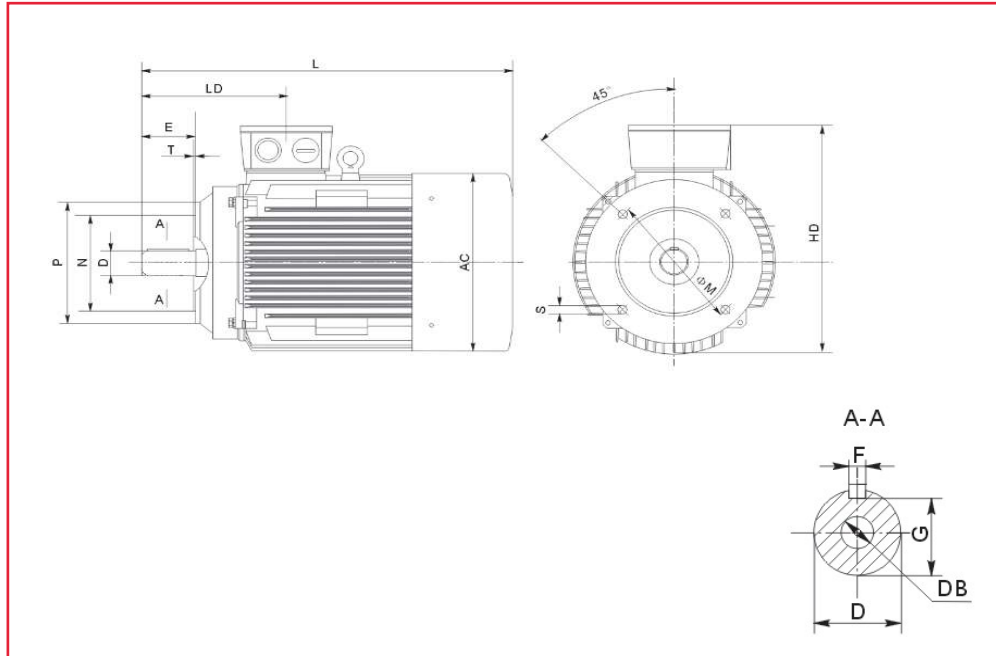

**Flange mounted motor
4A 712-4 B14A + (B14B)**

Flange type:	B14A	B14B		
M:	85	115	HD:	200
N:	70	95	L:	245
P:	105	140	L (V1):	295
S:	M6	M8	LD:	0
			E:	30
			D:	14
			G:	11
			DB:	M5
			F:	5

Bevi Group:

BEVI AB, Sweden
BEVI A/S, Denmark
BEVI Norge A/S, Norway
BEVI Finland OY AB, Finland
BEVI CHINA, China

www.bevi.se
www.bevi.dk
www.bevi.no
www.bevi.fi
www.bevi.cn

sales@bevi.se
bevi@bevi.dk
info@bevi.no
info@bevi.fi
sales@bevi.cn

+46 499 271 00
+45 39 67 36 05
+47 22 07 66 50
+358 9 2709 1210
+86 21 5032 5200