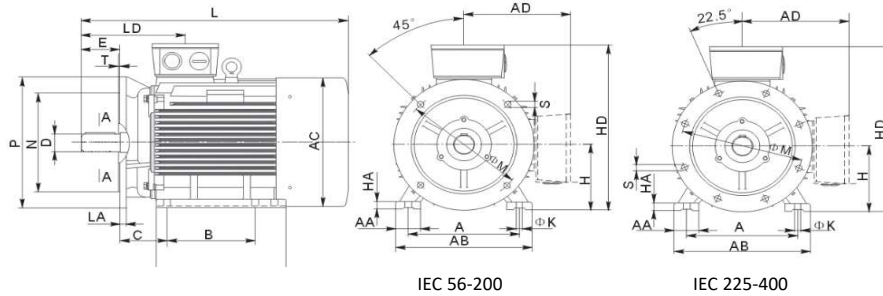

Foot & flange mounted motor 4A 712-4 B3/B5